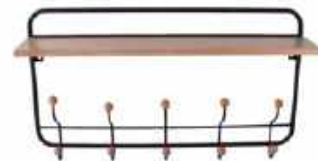

Max. Weight 10kgs | Polybag