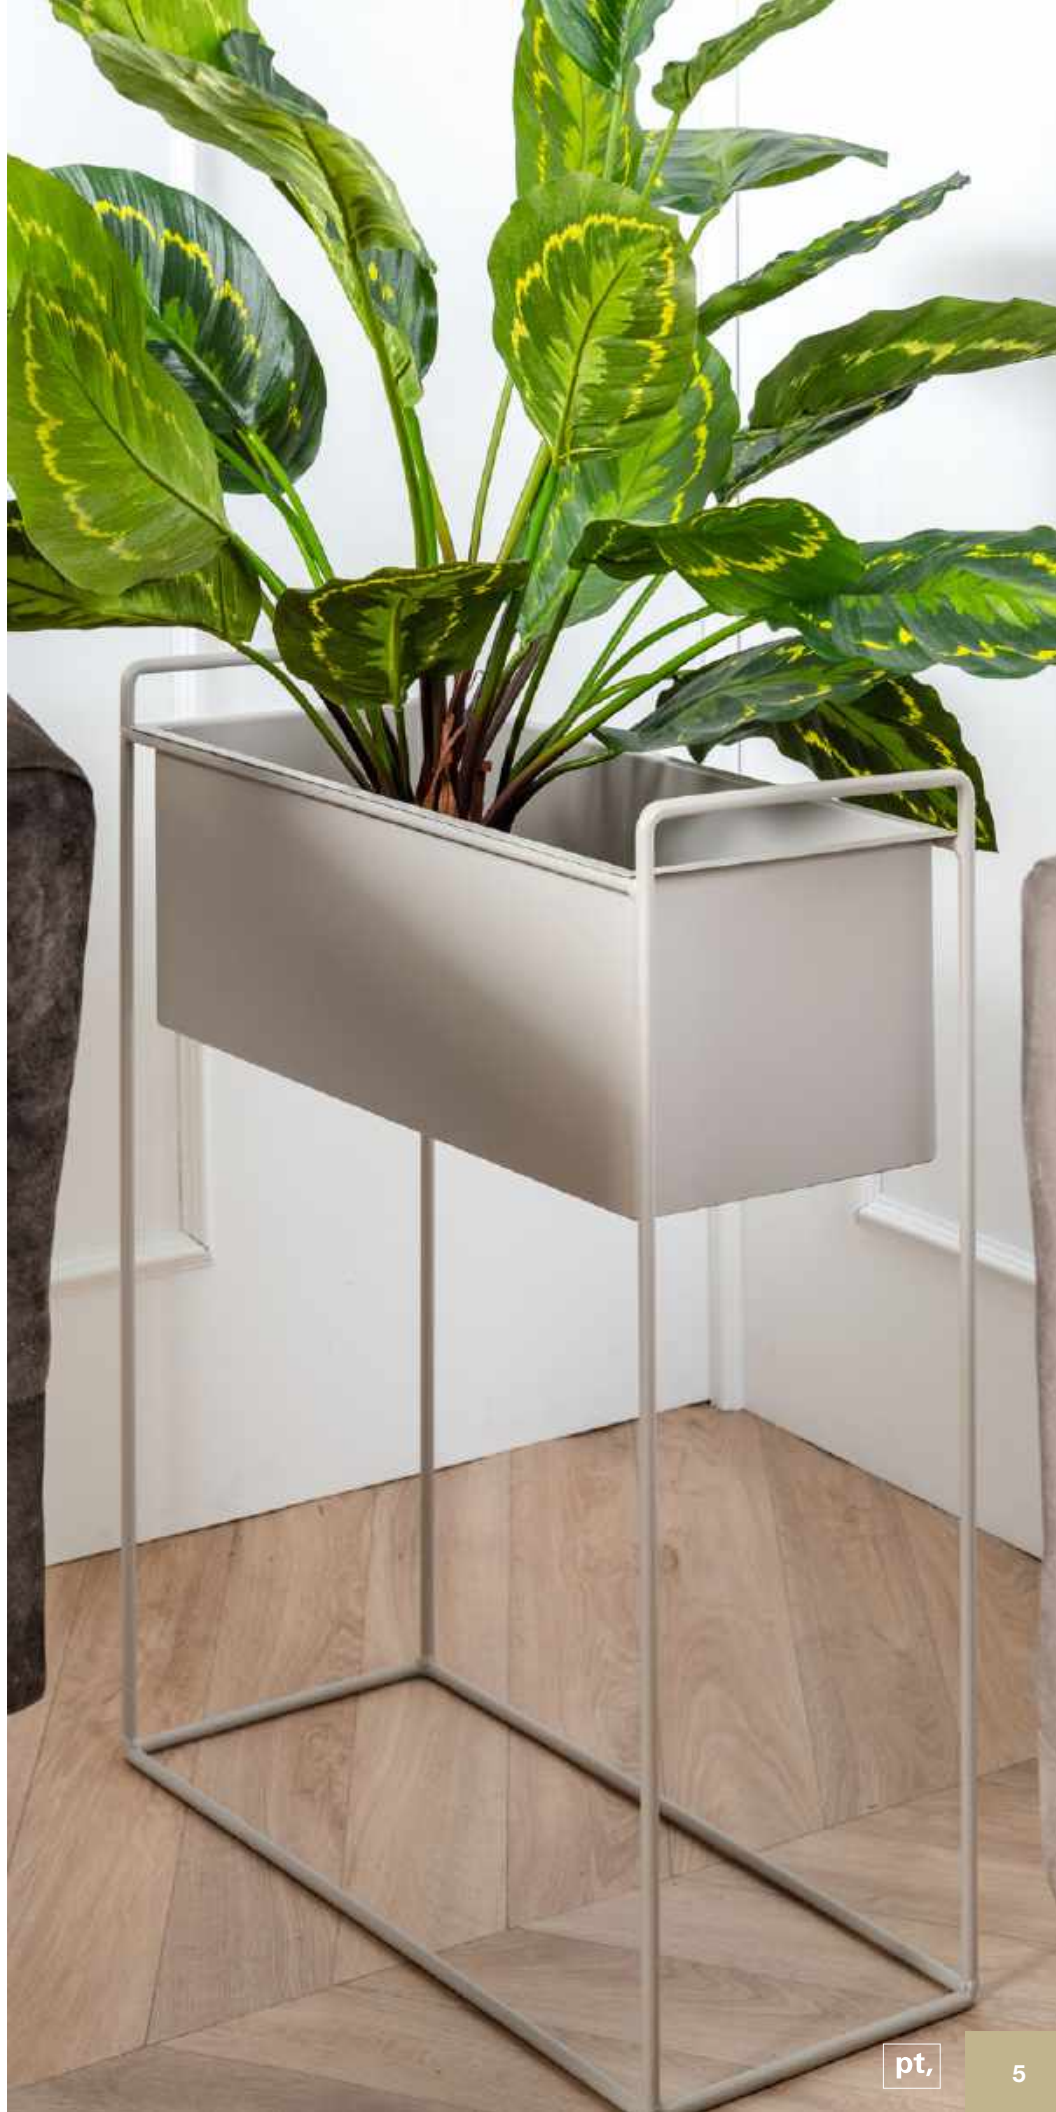

Not Dishwasher Safe

NEW Plant Pot Set Essence Straight
PT3699GR

Quantity: 1
Plant pot set Essence straight iron jungle green
51 x 24 x 65cm, 43 x 19,5 x 55cm

Not Dishwasher Safe

NEW Plant Pot Set Pedestal XL