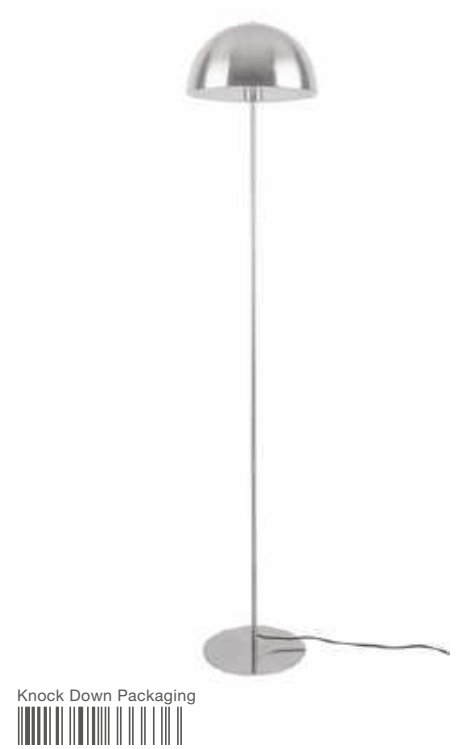

Floor Lamp Bonnet
LM1882ST
Quantity: 2
Material: Iron - Colour: Satin Finish
ø 30cm, H. 150cm
Excl. 1x E27, 40W
Cable: Length: 180cm | Colour: Black

In our collection for several seasons and still very popular; our elegant and subtle Bonnet table lamp and floor lamp.