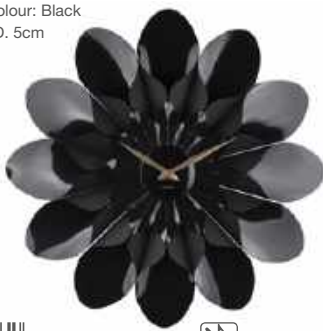

Open Face

NEW Wall Clock Flower

KA5731BK

Quantity: 2

Material: Plastic - Colour: Black
H. 60cm W. 60cm D. 5cm

Excl. 1x AA battery

Open Face

NEW Wall Clock Flower