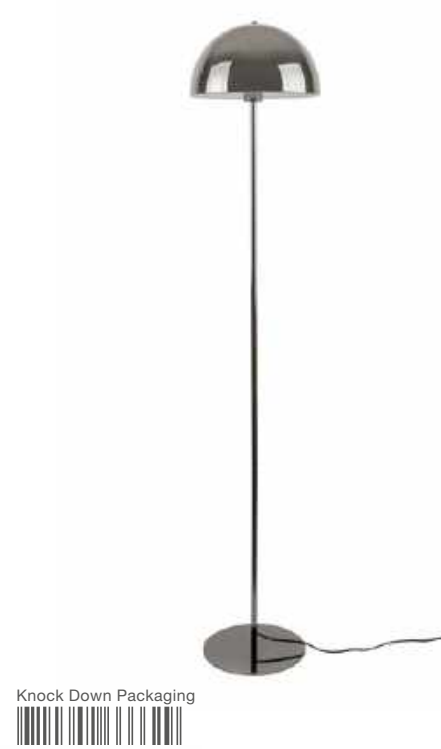

Floor Lamp Bonnet
LM1882GY
Quantity: 2
Material: Iron - Colour: Gun Metal
ø 30cm, H. 150cm
Excl. 1x E27, 40W
Cable: Length: 180cm | Colour: Black