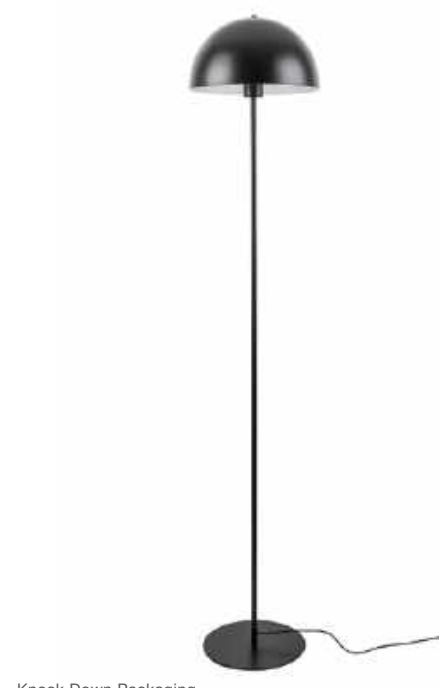

Knock Down Packaging

Pendant Lamp Willow

LM1856GD

Quantity: 2

Material: Aluminium - Colour: Black | Gold

ø 50cm, H. 35cm

Excl. 1x E27, 40W

Cable: Length: 120cm | Colour: Black